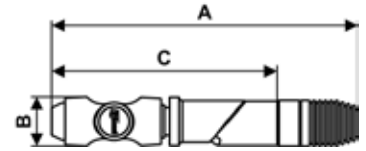

PREVOS1 SAFETY QUICK COUPLINGS - BSI 06

Female threaded swivel coupler

Profile : BRITISH

Min / Max operating pressure	Flow rate at 6 bar	ID passage	Min. / Max temperature
2 / 12 bar	750 l/min	6 mm	-15 / 70 °C

Part number	Female thread	Dim. A (mm)	Dim. B (mm)	Dim. C (mm)
BSI 061102SW	G3/8	180	30	132.9